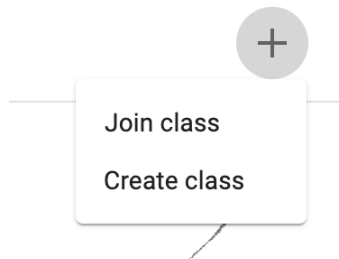

How to log on to a google classroom.

1. Go to the google homepage. Google.com.

2. On the right hand side of the page will be 9 dots.
Click the dots to access google app.

3. Scroll down to google classroom app.

4. Once in the google classroom app, use the + sign at the top right to join a class.

5. Enter the Classroom Code.

Class code

Ask your teacher for the class code, then enter it here.

Begin learning.